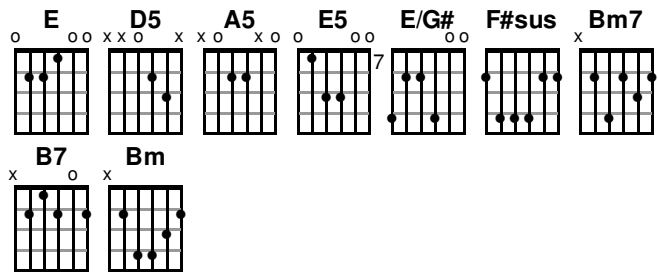

Ain't No Grave

www.praisecharts.com/72291
Bethel Music/Molly Skaggs

Key: Bm · Tempo: 75 · Time: 4/4
Page 2 of 2

Tag 1

E **D5** **B7(no3)**
There ain't no grave could hold my body down
E **D5** **B7(no3)**
There ain't no grave could hold my body down

Bridge 1 (2x)

B7(no3)
If You walked out of the grave
I'm walkin' too
If You walked out of the grave
I'm walkin' too

Bridge 2 (4x)

Bm7
If You walked out of the grave
I'm walkin' too
If You walked out of the grave
I'm a-walkin' too

Chorus 3

Bm7
There ain't no grave gonna hold my body down
E **D5** **Bm7**
There ain't no grave gonna hold my body down
Bm7
When I hear that trumpet sound
Gonna rise up out of the ground
E **/F#** **/G#** **/A**
There ain't no grave
E **D5** **Bm7**
Gonna hold my body down

Tag 2

E **D5** **B7(no3)**
There ain't no grave gonna hold my body down
E **D5** **Bm**
There ain't no grave gonna hold my body down

© 2018 Bethel Music Publishing Contains elements of "There Ain't No Grave (Gonna Hold My Body Down)" Trio Music Company (Administered by BMG Rights Management) Fort Knox Music, Inc (Admin by Round Hill Carlin LLC). CCLI Song No. 7119314. This chart is the property of Westwood Church. Unauthorized distribution is prohibited. Words and music by Jonathan David Helser/Melissa Helser/Molly Skaggs/Claude Ely.